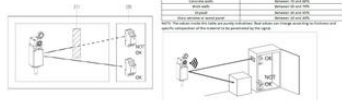

TEKNISKE DATA

IP-klasse	IP66
Materiale hus	Plast
Temperaturområde fra	-25 °C
Temperaturområde til	70 °C

Installation tips
RRH8 (868MHz) and RRH9 (902MHz) receivers
Main features

● COMING

Color	Function
Yellow	SEN
Orange	CH4
Green	CH3
Blue	CH2
Red	CH1
Purple	PWR

ECW - METAL PUSHBUTTON

Metal - Flush PushButtons

Metal - Extended PushButtons

Metal - Ring Shrouded PushButtons