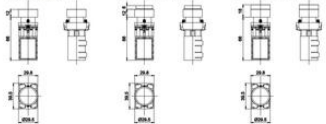

ECW - METAL PUSHBUTTON

PANEL FREE FIXING (example)

Metal - Flush PushButtons

Metal - Extended PushButtons

Metal - Ring Shrouded PushButtons

Metal - Flush PushButtons

Metal - Extended PushButtons

Metal - Ring Shrouded PushButtons

Metal - Flush PushButtons

Metal - Extended PushButtons

Metal - Ring Shrouded PushButtons

Metal - Flush PushButtons

Metal - Extended PushButtons

Metal - Ring Shrouded PushButtons

Metal - Flush PushButtons

Metal - Extended PushButtons

Metal - Ring Shrouded PushButtons

Metal - Flush PushButtons

Metal - Extended PushButtons

Metal - Ring Shrouded PushButtons

Metal - Flush PushButtons

Metal - Extended PushButtons

Metal - Ring Shrouded PushButtons

Metal - Flush PushButtons

Metal - Extended PushButtons

Metal - Ring Shrouded PushButtons