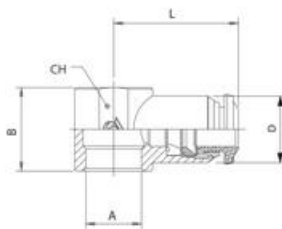

BANJOKOBLING

Serie 50500

50500 3-M5

Banjokobling 3 mm-slange M5 rød

- M5 til Ø1/2" hullskruer
- Ø3 til 14mm slange
- Pakninger i Nitril
- Opp til 20 bar
- -20 til +80°C

PRODUKTBESKRIVELSE

TEKNISKE DATA

GENERELL DATA

Body shape	B
Materiale kropp	Forniklet messing
Forpakkingsstørrelse	10 pc

Red	Black	A	B	L	CH	D
50500 3-M5	50500N 3-M5	M5	12,5	19,0	-	30,0
50500 3-M6	50500N 3-M6	M6	12,5	19,0	-	30,0
50500 4-M5	50500N 4-M5	M5	12,5	19,0	-	30,0
50500 4-M6	50500N 4-M6	M6	12,5	19,0	-	30,0
50500 4-1/8	50500N 4-1/8	1/8	15,0	21,0	14	30,0
50500 6-M5	50500N 6-M5	M5	12,5	20,5	-	32,5
50500 6-M6	50500N 6-M6	M6	12,5	20,5	-	32,5
50500 6-1/8	50500N 6-1/8	1/8	15,0	22,0	14	32,5
50500 6-1/4	50500N 6-1/4	1/4	16,0	25,0	18	32,5
50500 8-1/8	50500N 8-1/8	1/8	15,0	24,0	14	34,0
50500 8-1/4	50500N 8-1/4	1/4	16,0	26,0	18	34,0
50500 8-3/8	50500N 8-3/8	3/8	20,0	32,0	21	34,0
50500 10-1/4	50500N 10-1/4	1/4	20,0	29,0	18	37,0
50500 10-3/8	50500N 10-3/8	3/8	20,0	30,5	21	37,0
50500 12-3/8	50500N 12-3/8	3/8	20,0	32,5	21	21,5
50500 12-1/2	50500N 12-1/2	1/2	24,0	35,0	25	21,5
50500 14-1/2	50500N 14-1/2	1/2	24,0	35,5	25	21,5